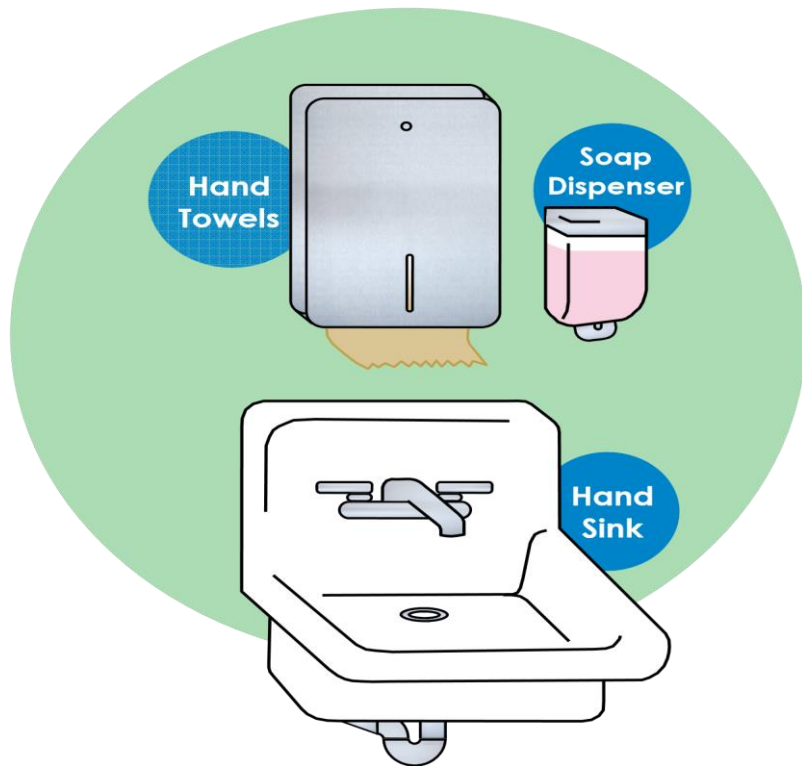

# handwashing sink

Use this sink for handwashing only!  
Do not wash or store dishes or clean food in this sink.

**Pickaway County General Health District**  
**Environmental Health Division**  
**110 Island Road, Circleville, OH, 43113**  
**740-477-9667 Ext. 225**